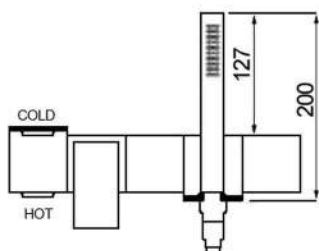

SLIM 5MM WALL MOUNTED BATH FILLER WITH HANDHELD SHOWER

TOP VIEW

FRONT VIEW

GENERAL INFO

HEIGHT	72MM (EXCLUDING HANDHELD)
WIDTH	302MM
DEPTH	176MM*
HANDHELD SHOWER	INCLUDED
FINISH	STAINLESS STEEL
GUARANTEE	10 YEARS
OTHER FINISHES	N/A

\* TO CENTRE OF SPOUT

SIDE VIEW