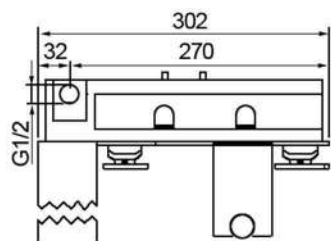

SLIM 5MM WALL MOUNTED BATH FILLER WITH HANDHELD SHOWER

TOP VIEW

FRONT VIEW

GENERAL INFO

HEIGHT	72MM (EXCLUDING HANDHELD)
WIDTH	302MM
DEPTH	176MM*
HANDHELD SHOWER	INCLUDED
FINISH	STAINLESS STEEL
GUARANTEE	10 YEARS
OTHER FINISHES	N/A

\* TO CENTRE OF SPOUT

SIDE VIEW